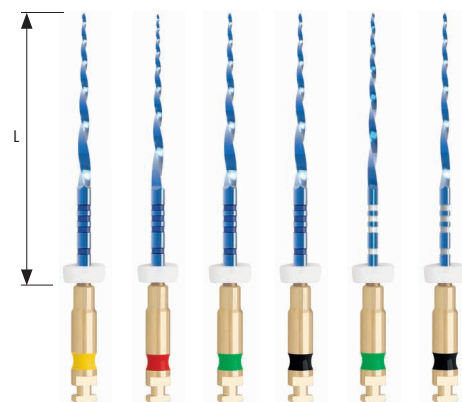

- New technology of heat treatment.
- Respect of the root canal anatomy.
- Safe to work with.

- Save time to reach working length.
- Cutting efficiency.

Unicone PLUS

COMPLETE RECIPROCAL SYSTEM FOR ROOT CANAL TREATMENT

Unicone GP

GLIDE PATH

 reciprocal
movement

taper ratio 4%
ISO 015

L = 25 144 50 ... 2815

Unicone PLUS

packing 6 pcs

SHAPING

FINISHING

 reciprocal
movement

taper ratio	6%	6%	6%	6%	4%	4%
ISO	020	025	035	040	035	040

L = 25 144 50 ... 2845 2855 2865 2875 2825 2835

Set III Unicone PLUS

MEDIN Endo Set

L = 25 397 144 45 1335

Sets contain 4 instruments