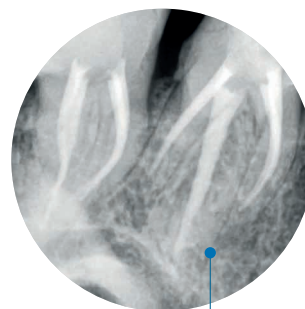

FLEXIBILITY

CYCLIC FATIGUE RESISTANCE

NEW POSSIBILITIES THANKS TO NEW HEAT-TREATMENT OF NiTi.

reciprocal movement

- Complete system for reciprocal movement.
- Additional sizes.
- GP – new reciprocal file for glide path.

- New technology of heat treatment.
- Respect of the root canal anatomy.
- Safe to work with.

- Save time to reach working length.
- Cutting efficiency.

Unicone PLUS

COMPLETE RECIPROCAL SYSTEM FOR ROOT CANAL TREATMENT

Unicone GP

GLIDE PATH

 reciprocal
movement

taper ratio 4%
ISO 015

L = 25 144 50 ... 2815

Unicone PLUS

packing 6 pcs

SHAPING